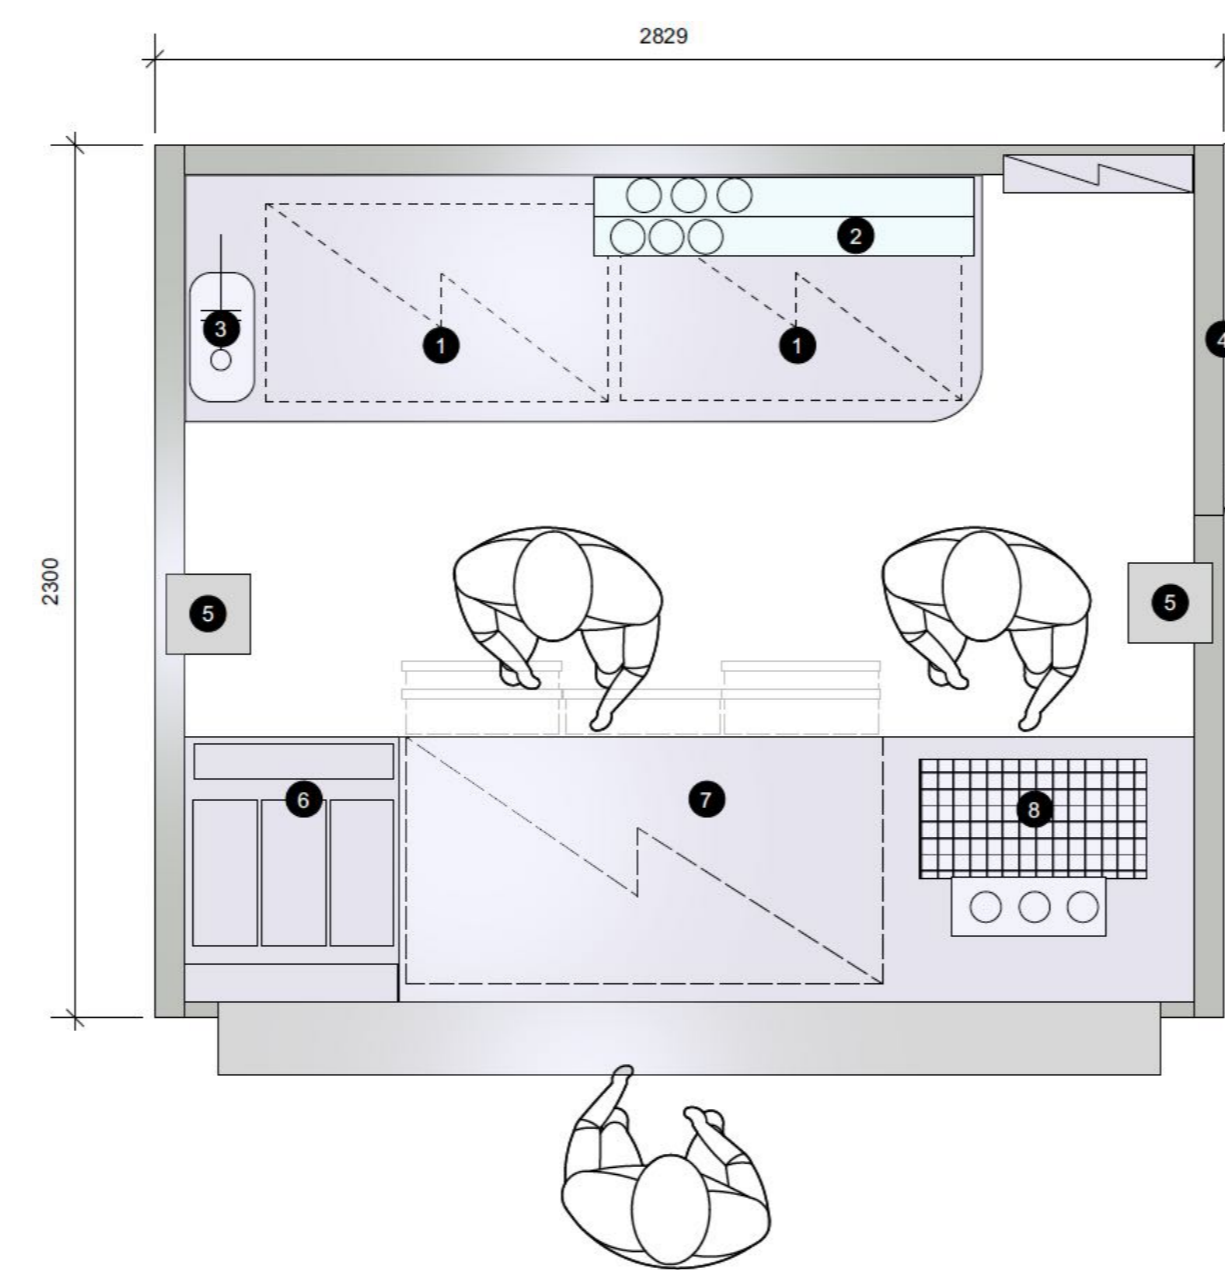

TOPBOX 23 - BIERGARTEN

- 1 GLASS DOOR FRIDGE, SLIDING DOORS
- 2 BOTTLE DISPLAY
- 3 GLASS DOOR FRIDGE
- 4 DOOR
- 5 LIFTING PILLAR
- 6 WATER AND SINK, OPTIONAL INTERNAL CIRCULATION
- 7 PLACE FOR BEER TAPS, DRIP PLATE, OPTIONAL GLASS RINSER

TOPBOX 29 - BIERGARTEN

- 1 GLASS DOOR FRIDGE, SLIDING DOORS
- 2 BOTTLE DISPLAY
- 3 WATER AND SINK, OPTIONAL INTERNAL CIRCULATION
- 4 DOOR
- 5 LIFTING PILLAR
- 6 ICE BOWLS AND SPEED RACK
- 7 FRIDGE DRAWER FOR BEVERAGES
- 8 PLACE FOR BEER TAPS

TOPBOX 41 - BIERGARTEN

- 1 WATER AND SINK, OPTIONAL INTERNAL CIRCULATION
- 2 CABINET FOR SUPPLIES, OPTIONAL DISHWASHER
- 3 CABINET FOR SUPPLIES, OPTIONAL ICE MACHINE
- 4 BOTTLE DISPLAY
- 5 GLASS DOOR FRIDGE
- 6 DOOR
- 7 LIFTING PILLAR
- 8 PLACE FOR BEER TAPS OPTINAL GLASS RINSER
- 9 FRIDGE DRAWER FOR BEVERAGES
- 10 GLASS RACK
- 11 COCKTAIL STATION: ICE BOWL, GLASS RINSER AND SPEEDRACK

TOPBOX 23 - BAR

- 1 GLASS DOOR FRIDGE, SLIDING DOORS
- 2 BOTTLE DISPLAY
- 3 GLASS DOOR FRIDGE
- 4 DOOR
- 5 LIFTING PILLAR
- 6 WATER AND SINK, OPTIONAL INTERNAL CIRCULATION
- 7 PLACE FOR BEER TAPS

TOPBOX 29 - BAR