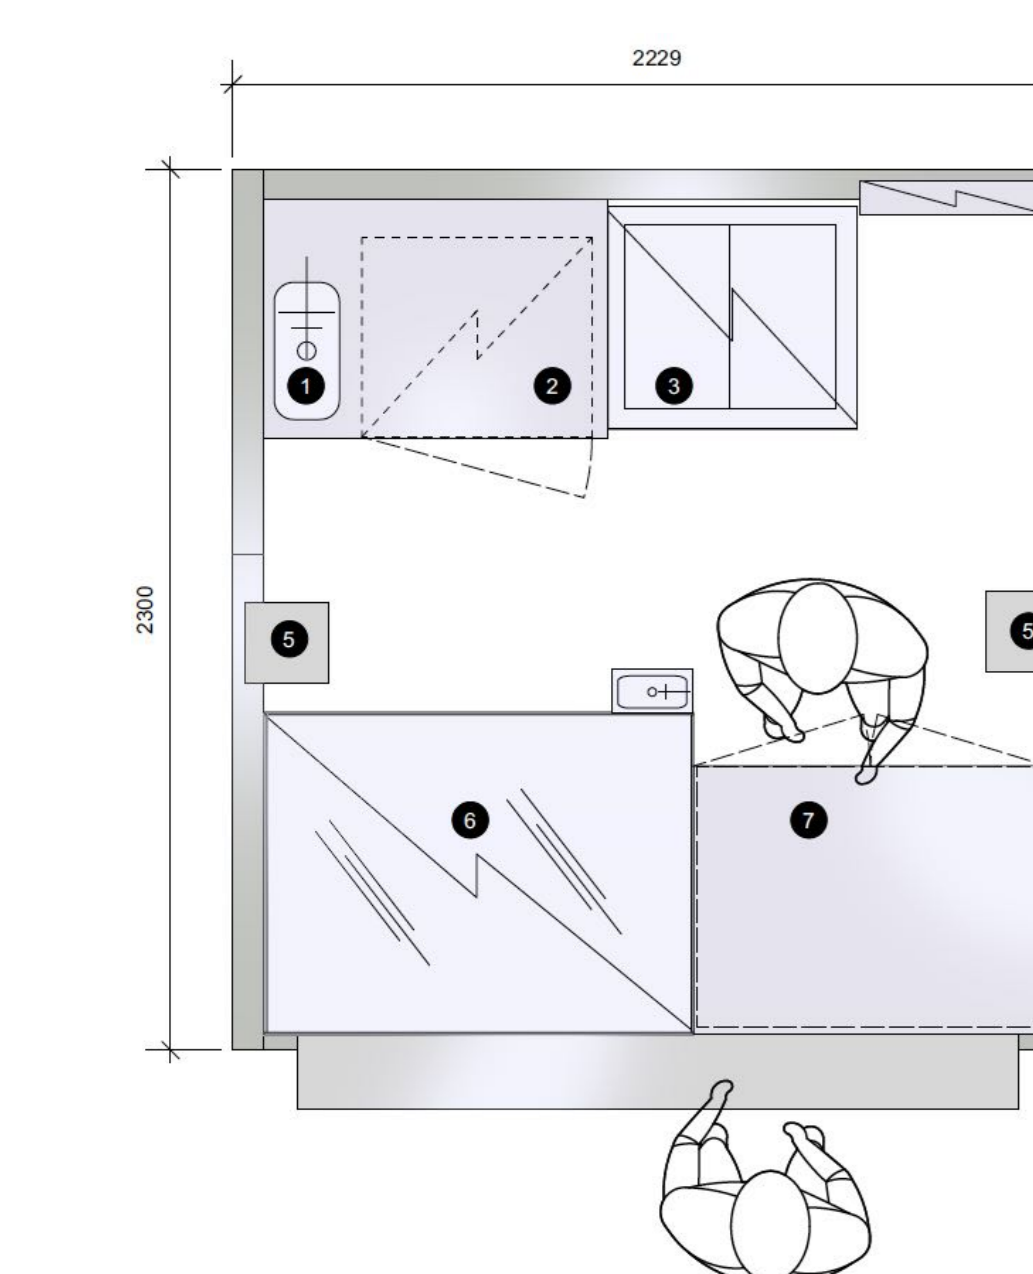

TOPBOX 23 - ICE CREAM

1. 1 WATER AND SINK, OPTIONAL INTERNAL CIRCULATION
2. 2 GLASS DOOR FRIDGE
3. 3 DEEP FREEZER FOR ICE CREAM
4. 4 DOOR
5. 5 LIFTING PILLAR
6. 6 PLACE FOR ICE CREAM DISPLAY, EXCLUDED
7. 7 CABINET FOR SUPPLIES