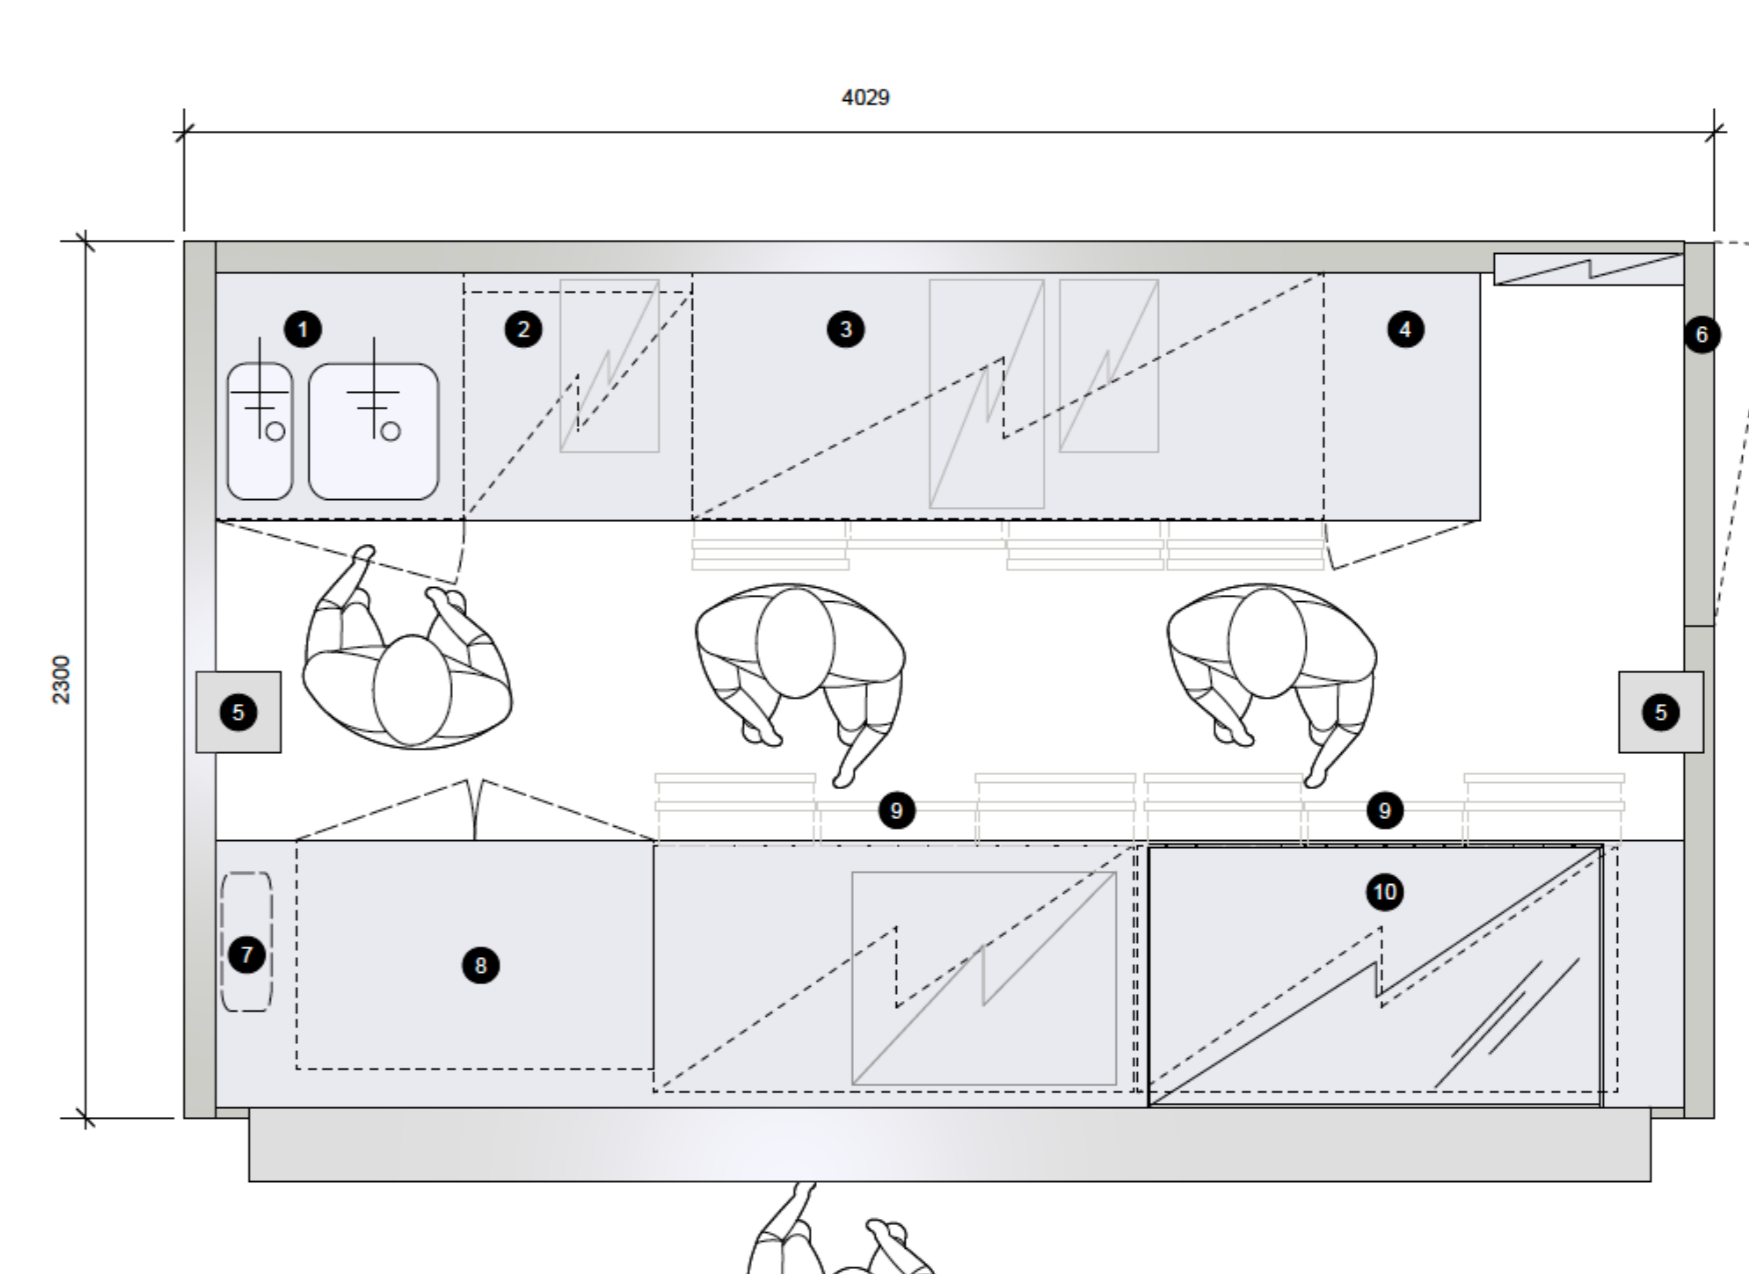

TOPBOX 41 - CAFE

1. 1 WATER AND SINK, OPTIONAL INTERNAL CIRCULATION
2. 2 FREEZER
3. 3 FRIDGE DRAWER FOR GN CONTAINERS
4. 4 CABINET FOR SUPPLIES
5. 5 LIFTING PILLAR
6. 6 DOOR
7. 7 PLACE FOR WASTE BIN
8. 8 CABINET FOR SUPPLIES OPTIONAL PLACE FOR BEER TAPS
9. 9 FRIDGE DRAWER FOR BEVERAGES
10. 10 TABLE TOP COLD DISPLAY