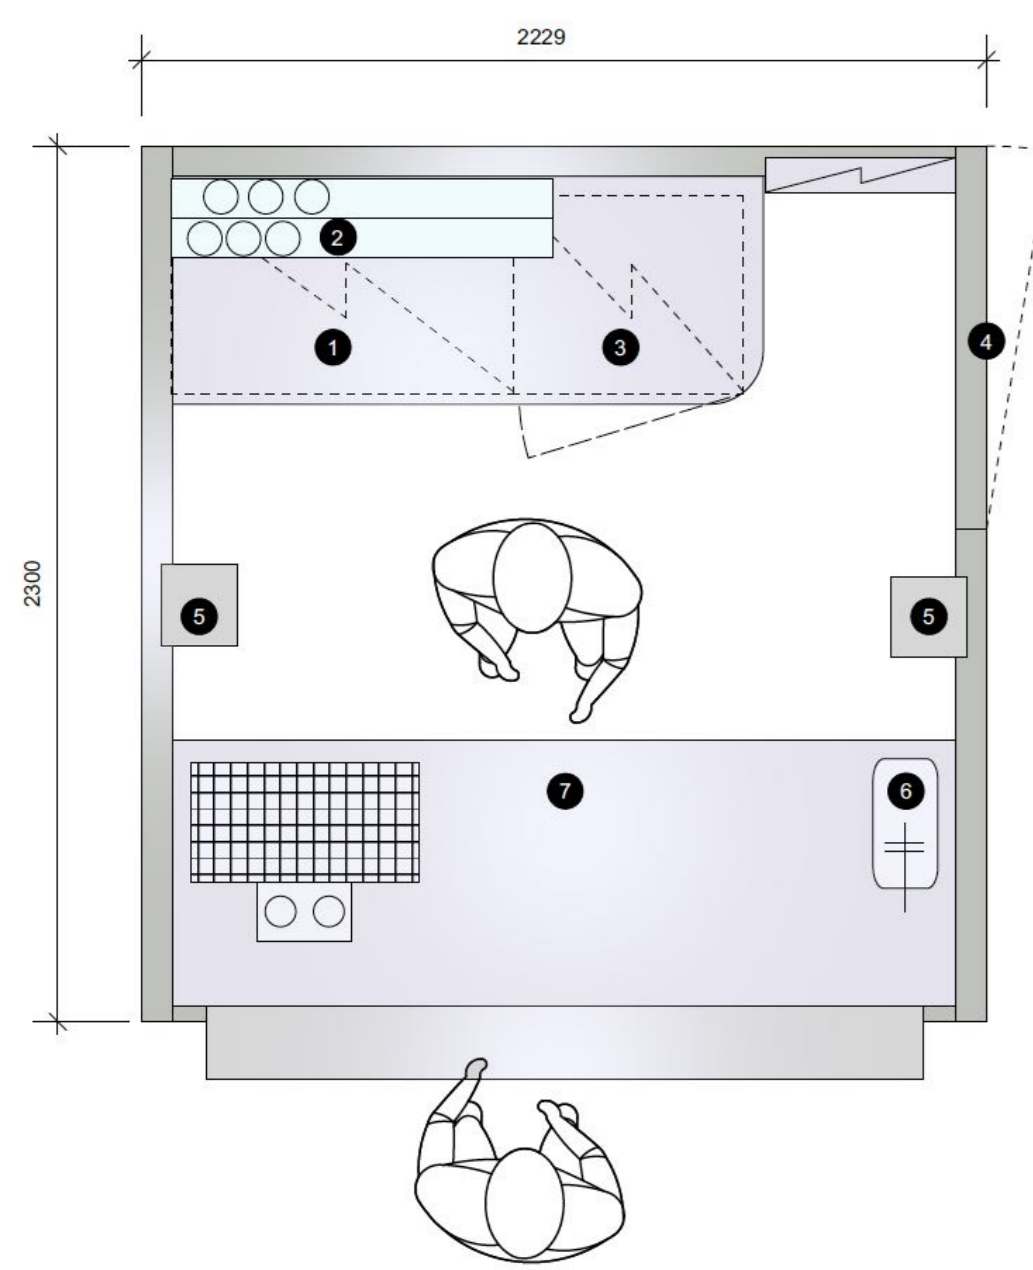

TOPBOX 23 - BIERGARTEN

- 1 GLASS DOOR FRIDGE, SLIDING DOORS
- 2 BOTTLE DISPLAY
- 3 GLASS DOOR FRIDGE
- 4 DOOR
- 5 LIFTING PILLAR
- 6 WATER AND SINK, OPTIONAL INTERNAL CIRCULATION
- 7 PLACE FOR BEER TAPS, DRIP PLATE, OPTIONAL GLASS RINSER

TOPBOX 29 - BIERGARTEN

- 1 GLASS DOOR FRIDGE, SLIDING DOORS
- 2 BOTTLE DISPLAY
- 3 WATER AND SINK, OPTIONAL INTERNAL CIRCULATION
- 4 DOOR
- 5 LIFTING PILLAR
- 6 ICE BOWLS AND SPEED RACK
- 7 FRIDGE DRAWER FOR BEVERAGES
- 8 PLACE FOR BEER TAPS

TOPBOX 41 - BIERGARTEN

- 1 WATER AND SINK, OPTIONAL INTERNAL CIRCULATION
- 2 CABINET FOR SUPPLIES, OPTIONAL DISHWASHER
- 3 CABINET FOR SUPPLIES, OPTIONAL ICE MACHINE
- 4 BOTTLE DISPLAY
- 5 GLASS DOOR FRIDGE
- 6 DOOR
- 7 LIFTING PILLAR
- 8 PLACE FOR BEER TAPS OPTINAL GLASS RINSER
- 9 FRIDGE DRAWER FOR BEVERAGES
- 10 GLASS RACK
- 11 COCKTAIL STATION: ICE BOWL, GLASS RINSER AND SPEEDRACK

TOPBOX 23 - BAR

- 1 GLASS DOOR FRIDGE, SLIDING DOORS
- 2 BOTTLE DISPLAY
- 3 GLASS DOOR FRIDGE
- 4 DOOR
- 5 LIFTING PILLAR
- 6 WATER AND SINK, OPTIONAL INTERNAL CIRCULATION
- 7 PLACE FOR BEER TAPS

TOPBOX 29 - BAR