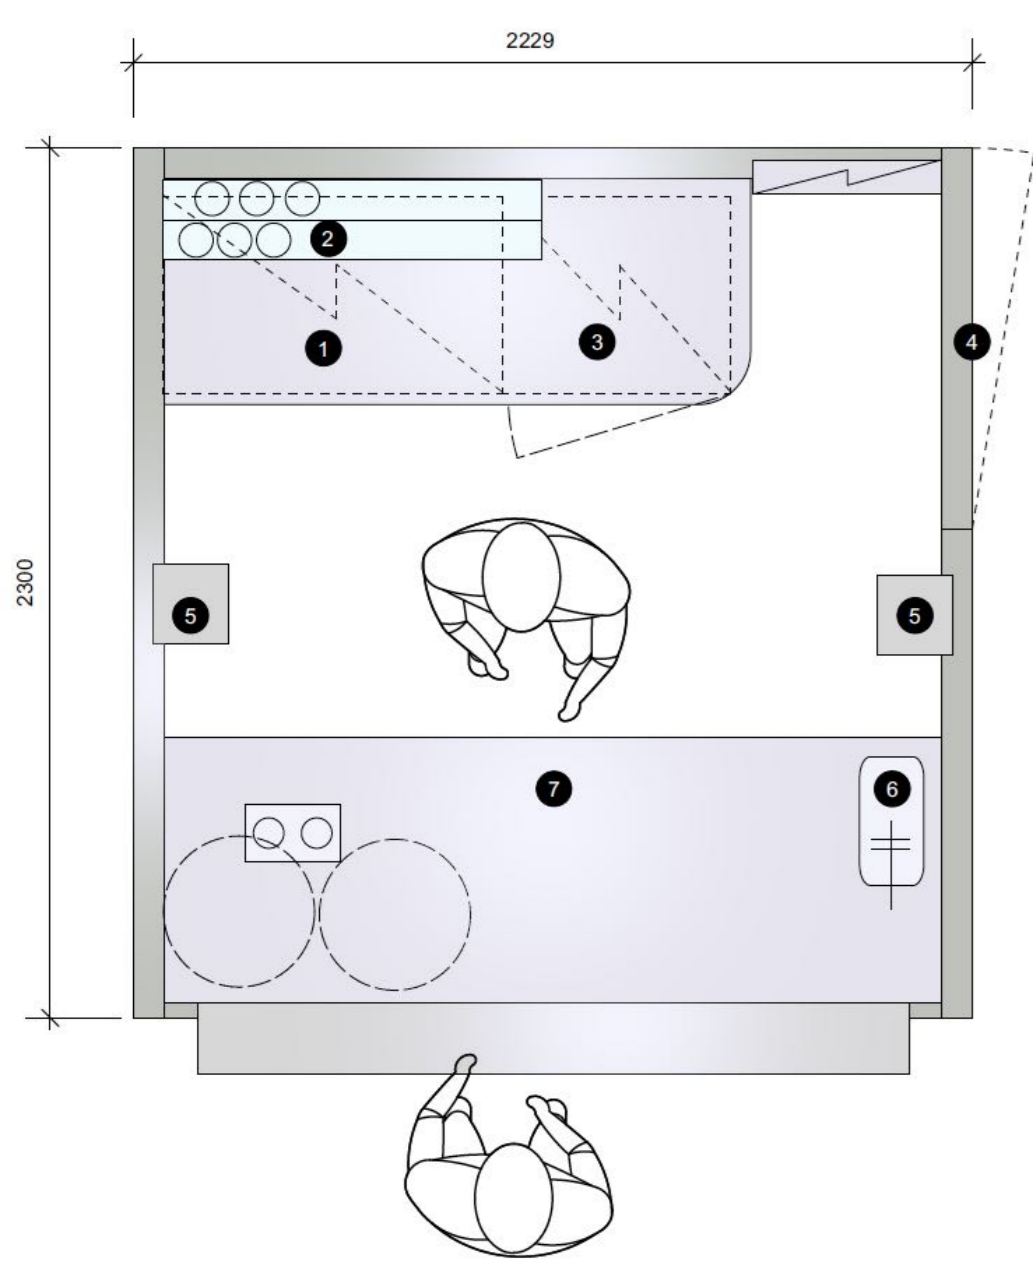

TOPBOX 23 - BIERGARTEN

- 1 GLASS DOOR FRIDGE, SLIDING DOORS
- 2 BOTTLE DISPLAY
- 3 GLASS DOOR FRIDGE
- 4 DOOR
- 5 LIFTING PILLAR
- 6 WATER AND SINK, OPTIONAL INTERNAL CIRCULATION
- 7 PLACE FOR BEER TAPS, DRIP PLATE, OPTIONAL GLASS RINSER

TOPBOX 29 - BIERGARTEN

- 1 GLASS DOOR FRIDGE, SLIDING DOORS
- 2 BOTTLE DISPLAY
- 3 WATER AND SINK, OPTIONAL INTERNAL CIRCULATION
- 4 DOOR
- 5 LIFTING PILLAR
- 6 ICE BOWLS AND SPEED RACK
- 7 FRIDGE DRAWER FOR BEVERAGES
- 8 PLACE FOR BEER TAPS

TOPBOX 41 - BIERGARTEN

- 1 WATER AND SINK, OPTIONAL INTERNAL CIRCULATION
- 2 CABINET FOR SUPPLIES, OPTIONAL DISHWASHER
- 3 CABINET FOR SUPPLIES, OPTIONAL ICE MACHINE
- 4 BOTTLE DISPLAY
- 5 GLASS DOOR FRIDGE
- 6 DOOR
- 7 LIFTING PILLAR
- 8 PLACE FOR BEER TAPS OPTINAL GLASS RINSER
- 9 FRIDGE DRAWER FOR BEVERAGES
- 10 GLASS RACK
- 11 COCKTAIL STATION: ICE BOWL, GLASS RINSER AND SPEEDRACK

TOPBOX 23 - BAR

- 1 GLASS DOOR FRIDGE, SLIDING DOORS
- 2 BOTTLE DISPLAY
- 3 GLASS DOOR FRIDGE
- 4 DOOR
- 5 LIFTING PILLAR
- 6 WATER AND SINK, OPTIONAL INTERNAL CIRCULATION
- 7 PLACE FOR BEER TAPS

TOPBOX 29 - BAR