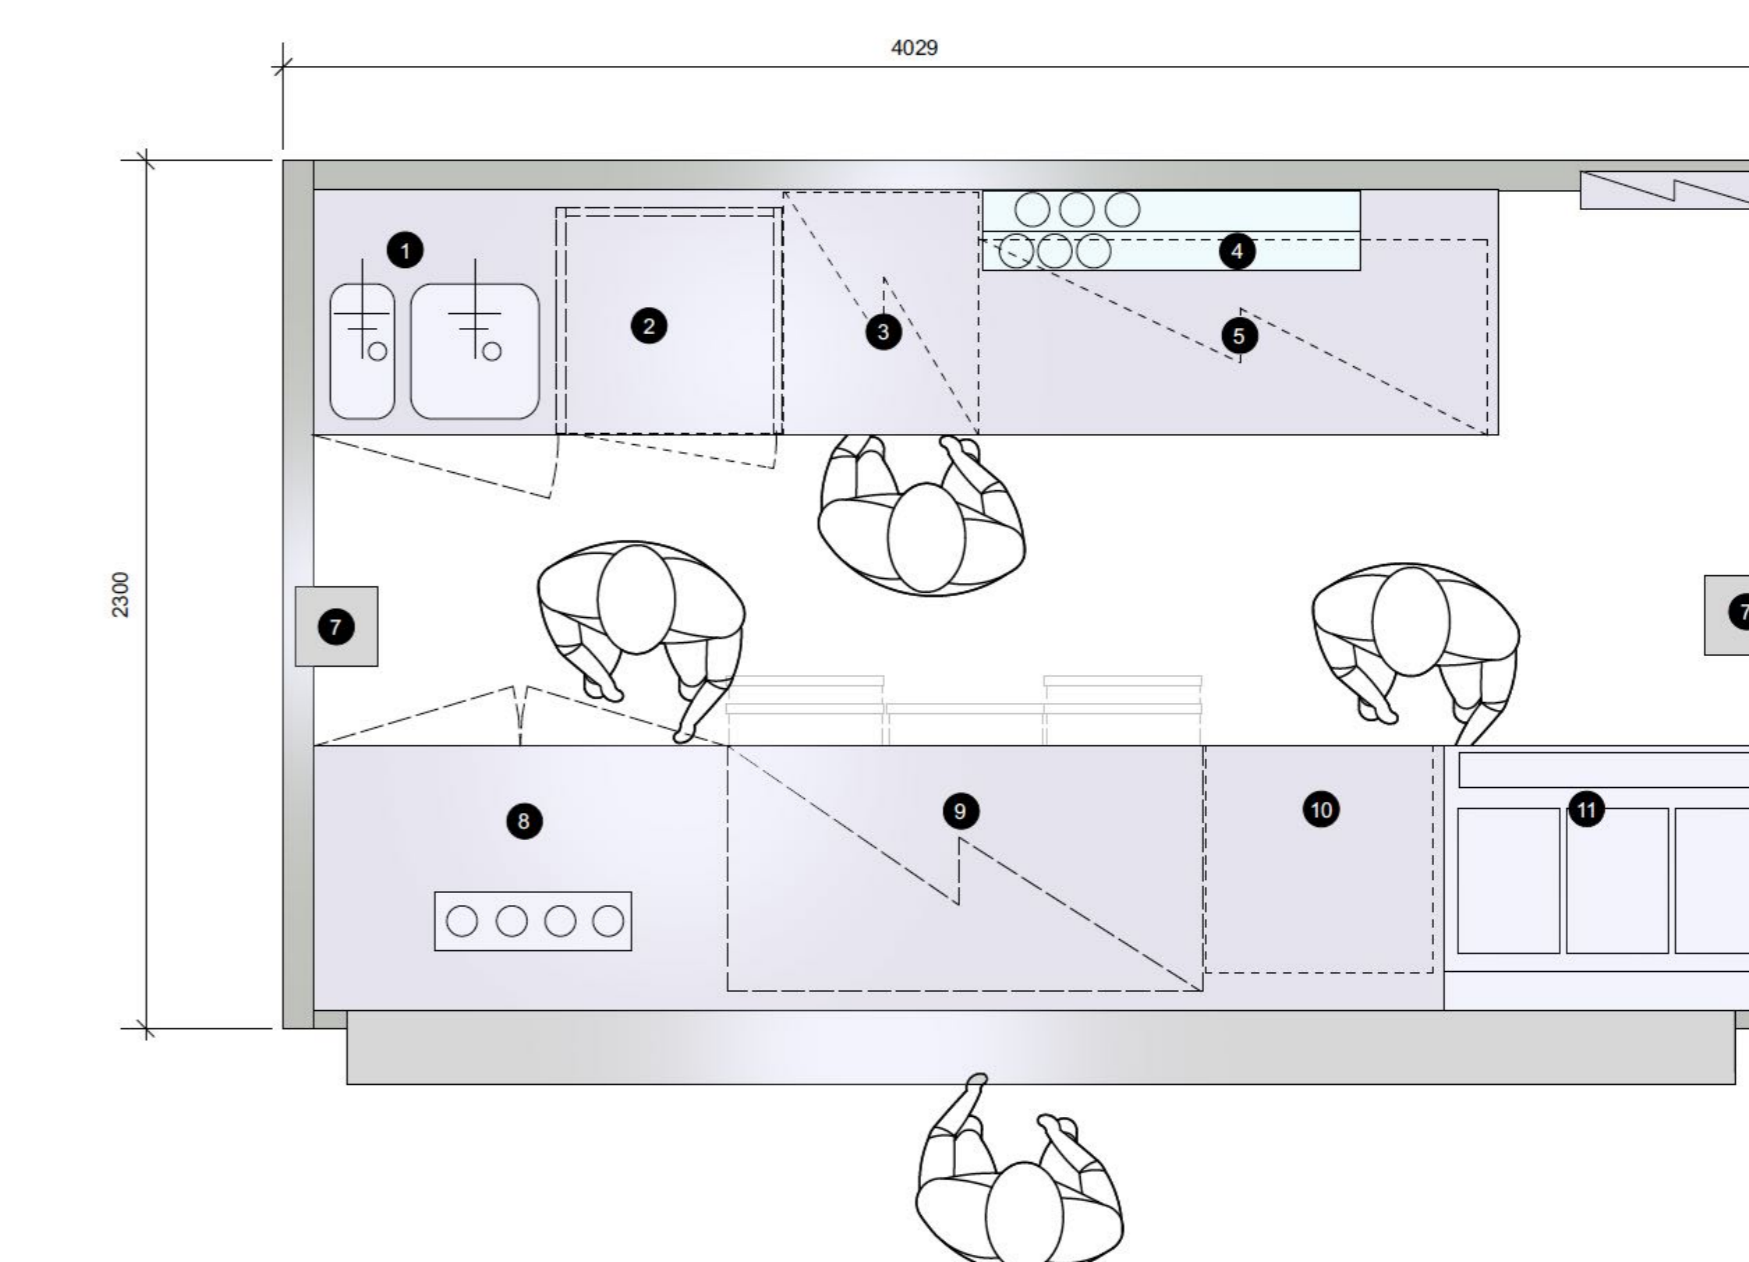

TOPBOX 41 - BAR

1. 1 WATER AND SINK, OPTIONAL INTERNAL CIRCULATION
2. 2 CABINET FOR SUPPLIES, OPTIONAL DISHWASHER
3. 3 CABINET FOR SUPPLIES, OPTIONAL ICE MACHINE
4. 4 BOTTLE DISPLAY
5. 5 GLASS DOOR FRIDGE
6. 6 DOOR
7. 7 LIFTING PILLAR
8. 8 PLACE FOR BEER TAPS OPTINAL GLASS RINSER
9. 9 FRIDGE DRAWER FOR BEVERAGES
10. 10 GLASS RACK
11. 11 ICE BOWL AND SPEEDRACK