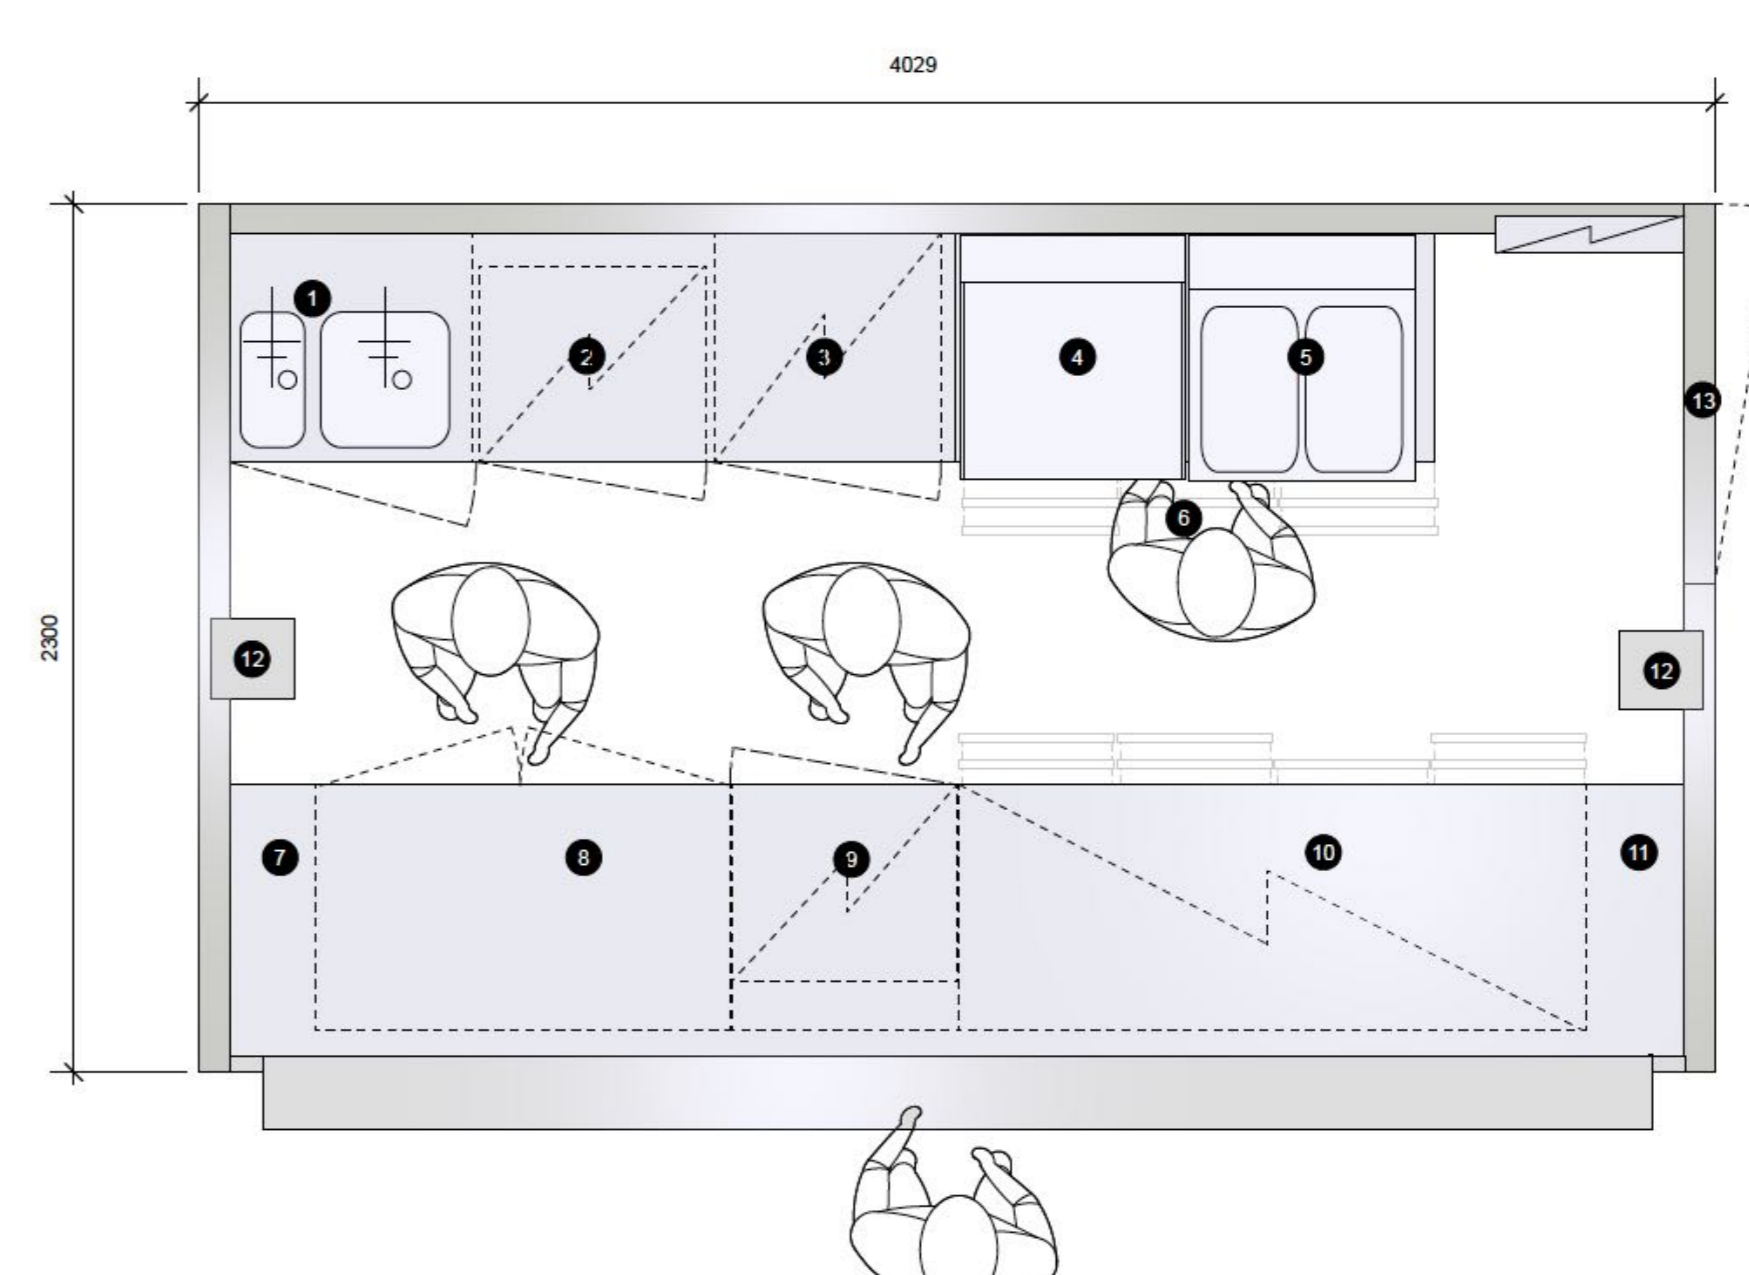

TOPBOX 41 - FOOD

1. 1 WATER AND SINK, OPTIONAL INTERNAL CIRCULATION
2. 2 GLASS DOOR FRIDGE
3. 3 FREEZER
4. 4 GRIDIRON
5. 5 FRYER WITH TWO BOWLS
6. 6 FRIDGE DRAWER FOR GN CONTAINERS, HEIGHT 680 MM
7. 7 PLACE FOR WASTE BIN
8. 8 CABINET FOR SUPPLIES OPTIONAL PLACE FOR BEER TAPS
9. 9 GLASS DOOR FRIDGE
10. 10 FRIDGE DRAWER FOR GN CONTAINERS
11. 11 PLACE FOR WASTE BIN
12. 12 LIFTING PILLAR
13. 13 DOOR