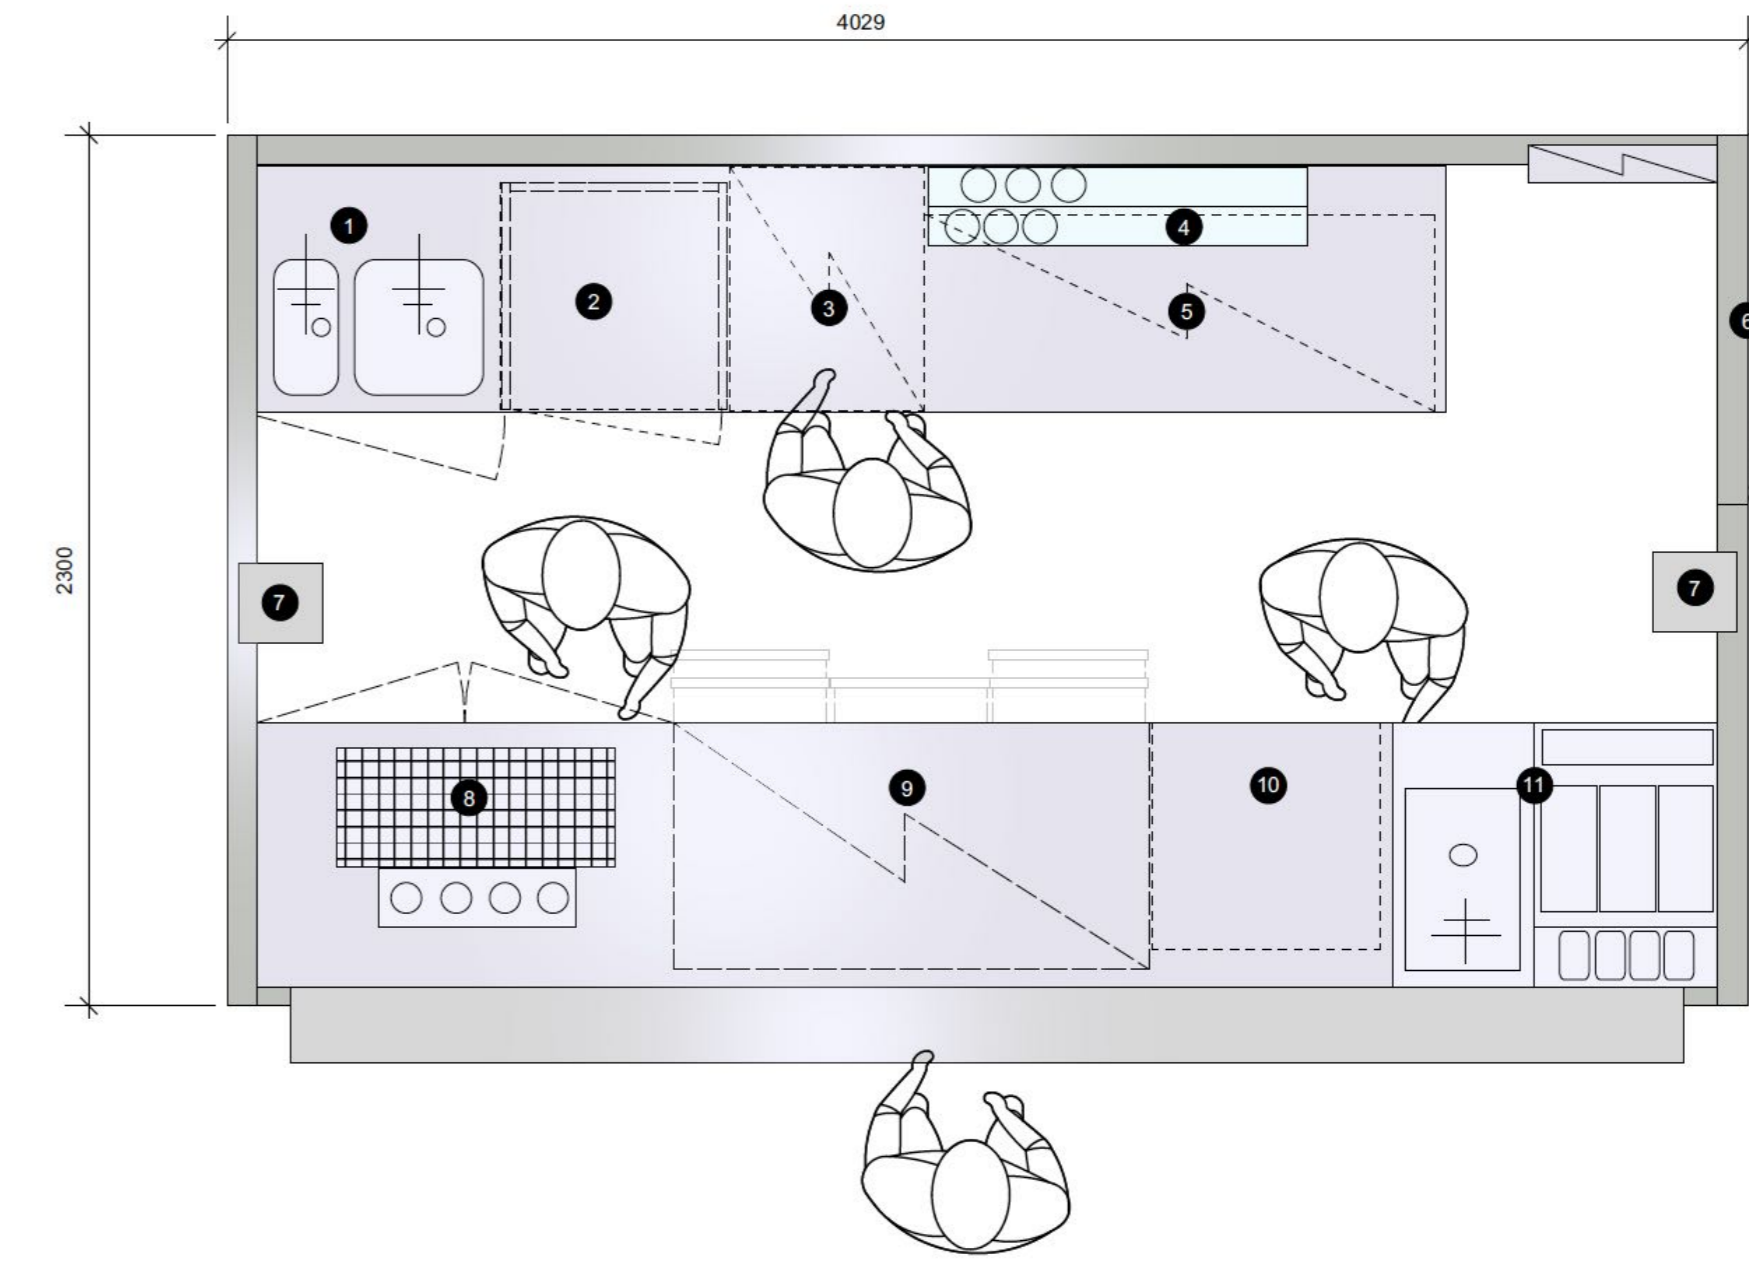

TOPBOX 23 - BIERGARTEN

- 1 GLASS DOOR FRIDGE, SLIDING DOORS
- 2 BOTTLE DISPLAY
- 3 GLASS DOOR FRIDGE
- 4 DOOR
- 5 LIFTING PILLAR
- 6 WATER AND SINK, OPTIONAL INTERNAL CIRCULATION
- 7 PLACE FOR BEER TAPS, DRIP PLATE, OPTIONAL GLASS RINSER

TOPBOX 29 - BIERGARTEN

- 1 GLASS DOOR FRIDGE, SLIDING DOORS
- 2 BOTTLE DISPLAY
- 3 WATER AND SINK, OPTIONAL INTERNAL CIRCULATION
- 4 DOOR
- 5 LIFTING PILLAR
- 6 ICE BOWLS AND SPEED RACK
- 7 FRIDGE DRAWER FOR BEVERAGES
- 8 PLACE FOR BEER TAPS

TOPBOX 41 - BIERGARTEN

- 1 WATER AND SINK, OPTIONAL INTERNAL CIRCULATION
- 2 CABINET FOR SUPPLIES, OPTIONAL DISHWASHER
- 3 CABINET FOR SUPPLIES, OPTIONAL ICE MACHINE
- 4 BOTTLE DISPLAY
- 5 GLASS DOOR FRIDGE
- 6 DOOR
- 7 LIFTING PILLAR
- 8 PLACE FOR BEER TAPS OPTINAL GLASS RINSER
- 9 FRIDGE DRAWER FOR BEVERAGES
- 10 GLASS RACK
- 11 COCKTAIL STATION: ICE BOWL, GLASS RINSER AND SPEEDRACK

TOPBOX 23 - BAR

- 1 GLASS DOOR FRIDGE, SLIDING DOORS
- 2 BOTTLE DISPLAY
- 3 GLASS DOOR FRIDGE
- 4 DOOR
- 5 LIFTING PILLAR
- 6 WATER AND SINK, OPTIONAL INTERNAL CIRCULATION
- 7 PLACE FOR BEER TAPS

TOPBOX 29 - BAR