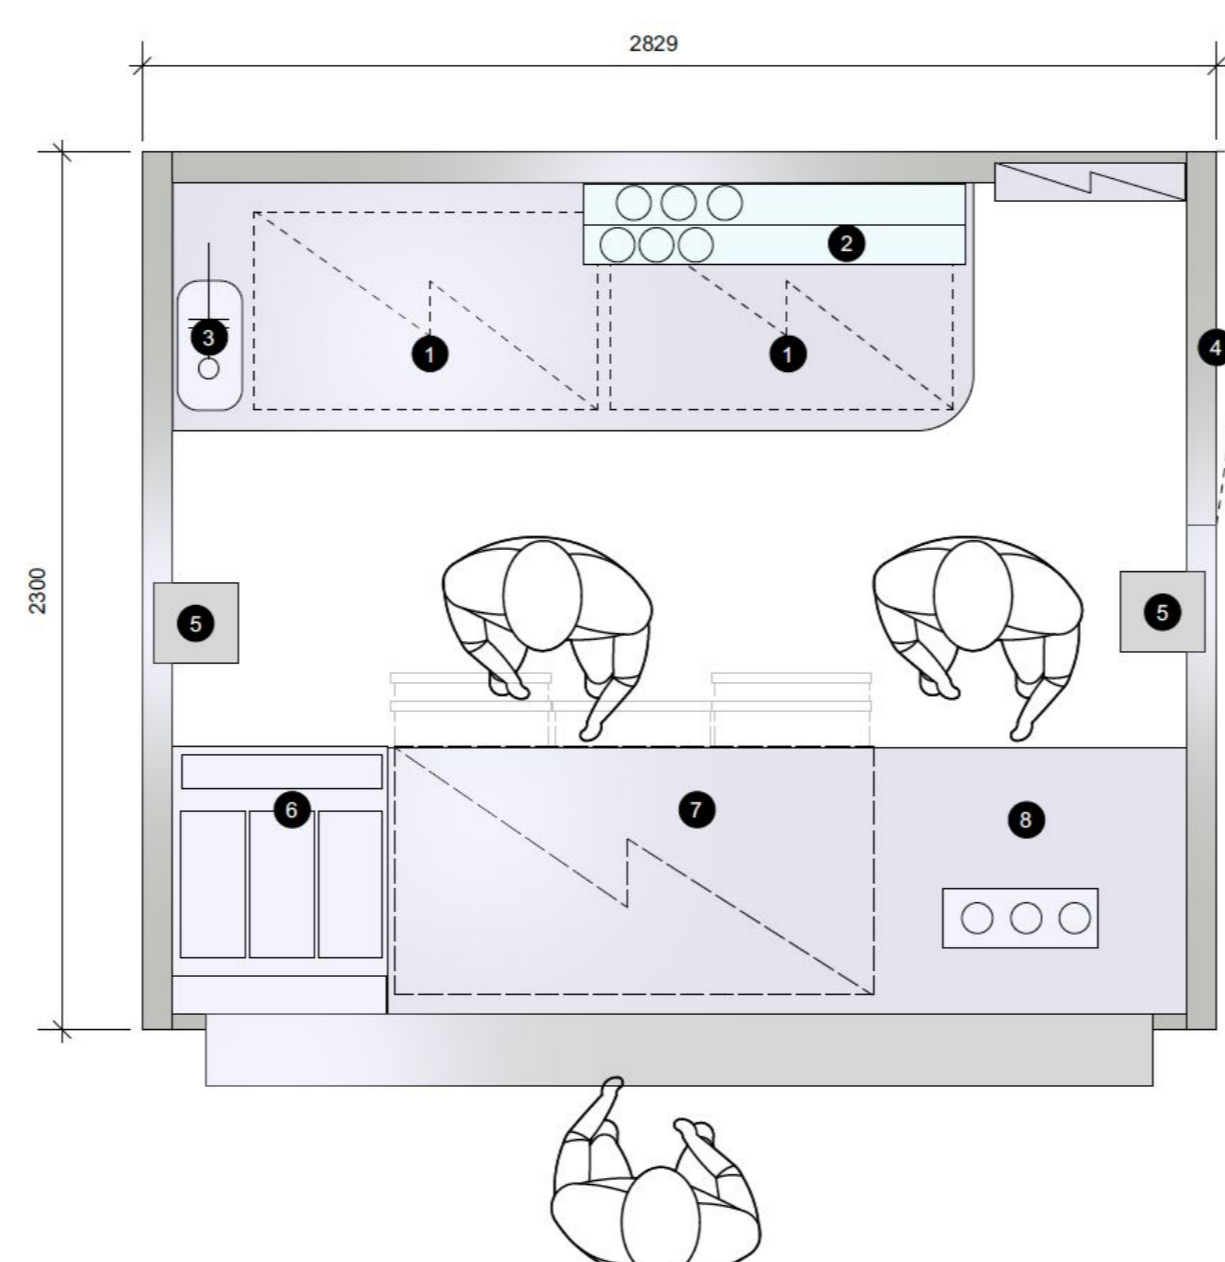

TOPBOX 29 - BIERGARTEN

- 1 GLASS DOOR FRIDGE, SLIDING DOORS
- 2 BOTTLE DISPLAY
- 3 WATER AND SINK, OPTIONAL INTERNAL CIRCULATION
- 4 DOOR
- 5 LIFTING PILLAR
- 6 ICE BOWLS AND SPEED RACK
- 7 FRIDGE DRAWER FOR BEVERAGES
- 8 PLACE FOR BEER TAPS

TOPBOX 41 - BIERGARTEN

- 1 WATER AND SINK, OPTIONAL INTERNAL CIRCULATION
- 2 CABINET FOR SUPPLIES, OPTIONAL DISHWASHER
- 3 CABINET FOR SUPPLIES, OPTIONAL ICE MACHINE
- 4 BOTTLE DISPLAY
- 5 GLASS DOOR FRIDGE
- 6 DOOR
- 7 LIFTING PILLAR
- 8 PLACE FOR BEER TAPS OPTINAL GLASS RINSER
- 9 FRIDGE DRAWER FOR BEVERAGES
- 10 GLASS RACK
- 11 COCKTAIL STATION: ICE BOWL, GLASS RINSER AND SPEEDRACK

TOPBOX 23 - BAR

- 1 GLASS DOOR FRIDGE, SLIDING DOORS
- 2 BOTTLE DISPLAY
- 3 GLASS DOOR FRIDGE
- 4 DOOR
- 5 LIFTING PILLAR
- 6 WATER AND SINK, OPTIONAL INTERNAL CIRCULATION
- 7 PLACE FOR BEER TAPS

TOPBOX 29 - BAR

- 1 GLASS DOOR FRIDGE, SLIDING DOORS
- 2 BOTTLE DISPLAY
- 3 WATER AND SINK, OPTIONAL INTERNAL CIRCULATION
- 4 DOOR
- 5 LIFTING PILLAR
- 6 ICE BOWLS AND SPEED RACK
- 7 FRIDGE DRAWER FOR BEVERAGES
- 8 PLACE FOR BEER TAPS