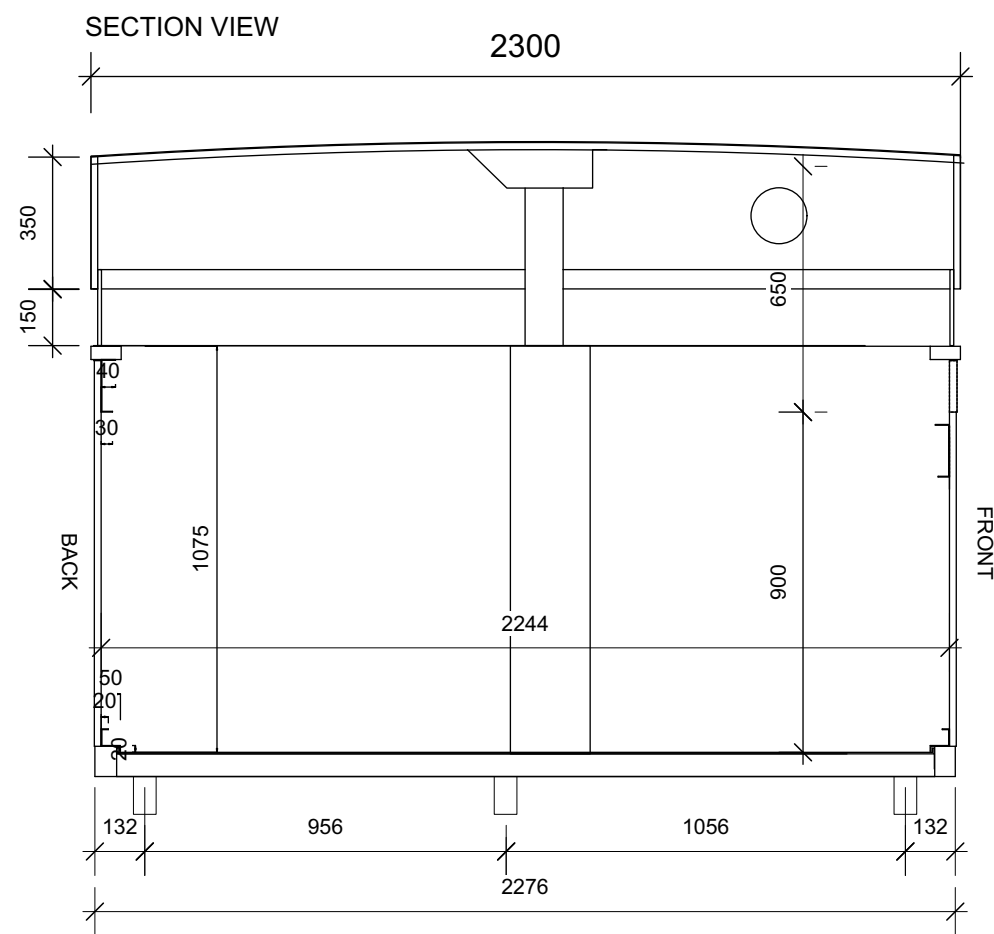

LAYOUT

SECTION

BACK VIEW

FRONT VIEW

IN THE WALLS

- 4 PCS x 230V OUTLETS IN FRONT WALL
- 4 PCS x 230V OUTLETS IN BACK WALL
- 2 PCS x CAT CONNECTOR
- 2 PCS x USB CONNECTOR

ON THE CEILING

- 1 PCS JUNCTION BOX 230V
- 1 PCS CAT CONNECTOR
- 3 PCS LED LIGHTS

WEIGHT 560 KG

TOPBOX 23L

WEIGHT 560 KG

TOPBOX 23L

topbox
ORIGINAL