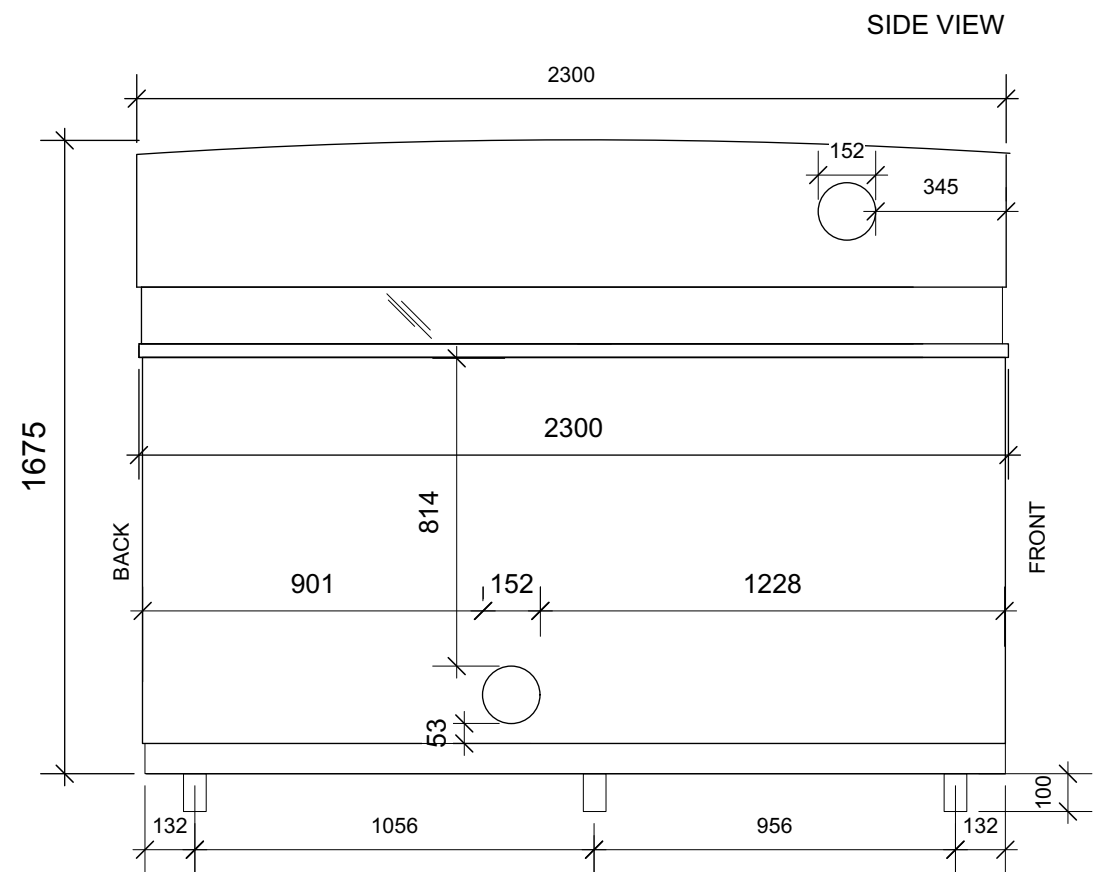

LAYOUT

SECTION

BACK VIEW

FRONT VIEW

IN THE WALLS

- 4 PCS x 230V OUTLETS IN FRONT WALL
- 4 PCS x 230V OUTLETS IN BACK WALL
- 2 PCS x CAT CONNECTOR
- 2 PCS x USB CONNECTOR

ON THE CEILING

- 1 PCS JUNCTION BOX 230V
- 1 PCS CAT CONNECTOR
- 3 PCS LED LIGHTS

WEIGHT 560 KG

TOPBOX 23L

WEIGHT 560 KG

TOPBOX 23L

topbox
ORIGINAL