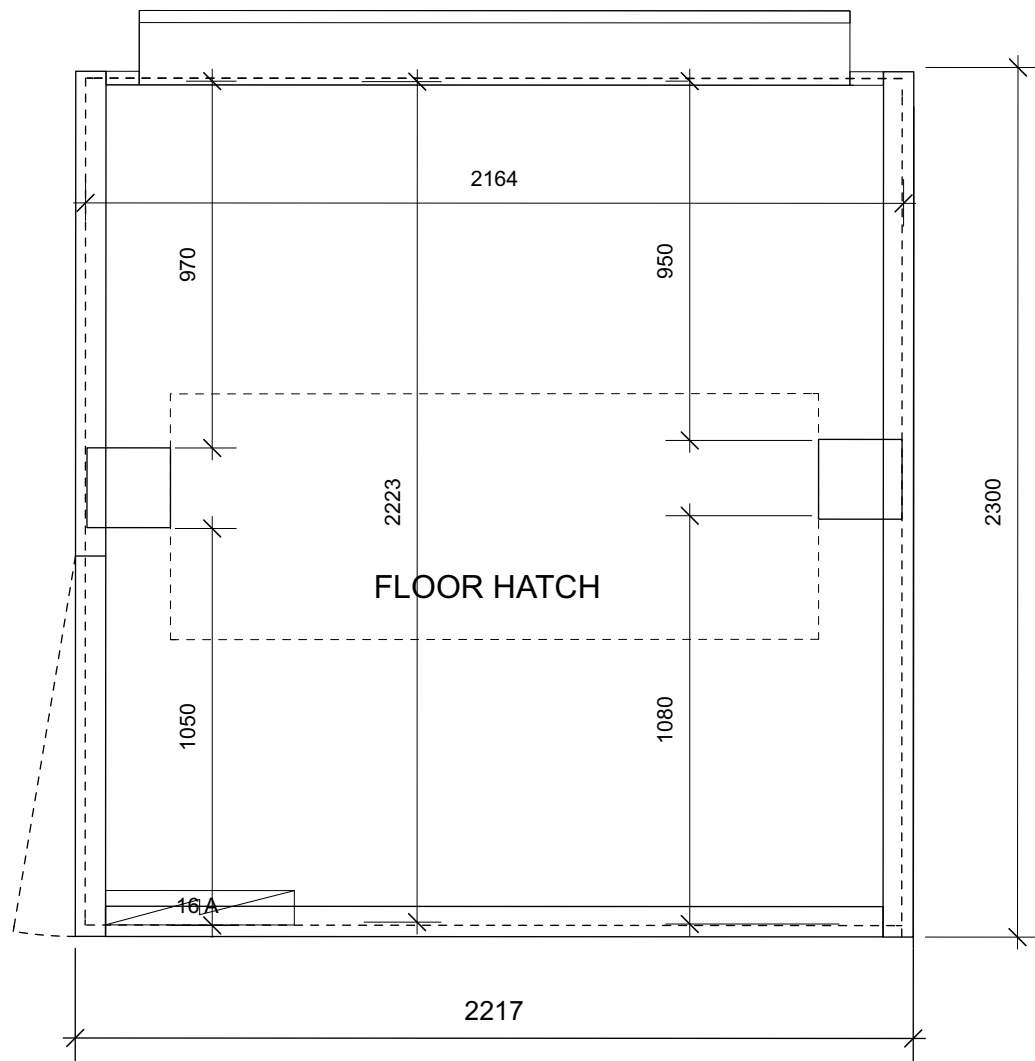

LAYOUT

SECTION

BACK VIEW

FRONT VIEW

IN THE WALLS

- 4 PCS x 230V OUTLETS IN FRONT WALL
- 4 PCS x 230V OUTLETS IN BACK WALL
- 2 PCS x CAT CONNECTOR
- 2 PCS x USB CONNECTOR

ON THE CEILING

- 1 PCS JUNCTION BOX 230V
- 1 PCS CAT CONNECTOR
- 3 PCS LED LIGHTS

WEIGHT 560 KG

TOPBOX 23L

WEIGHT 560 KG

TOPBOX 23L

topbox
ORIGINAL