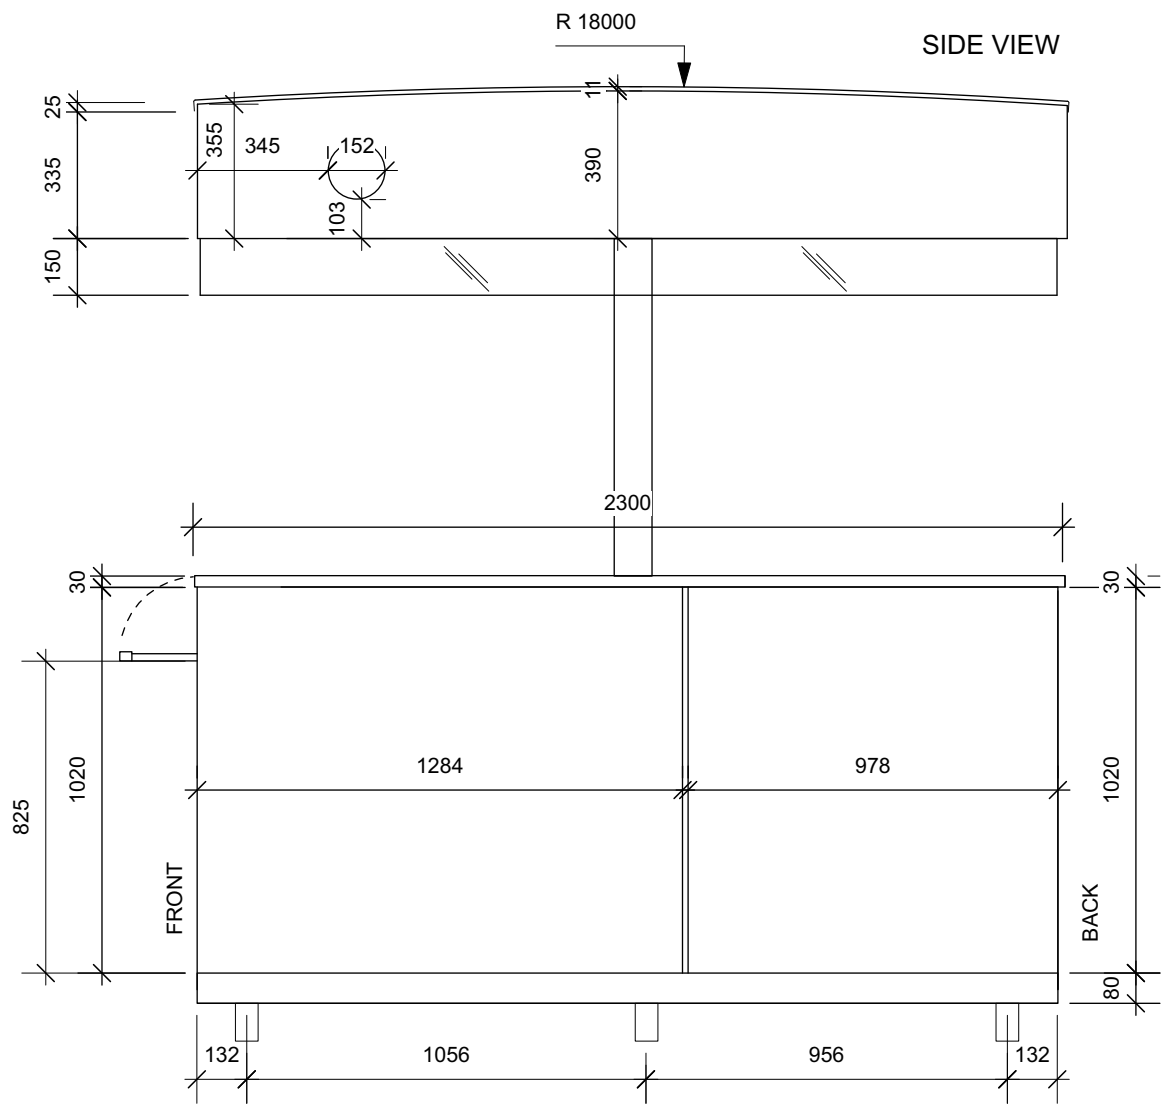

LAYOUT

SECTION

BACK VIEW

FRONT VIEW

IN THE WALLS

- 4 PCS x 230V OUTLETS IN FRONT WALL
- 4 PCS x 230V OUTLETS IN BACK WALL
- 2 PCS x CAT CONNECTOR
- 2 PCS x USB CONNECTOR

ON THE CEILING

- 1 PCS JUNCTION BOX 230V
- 1 PCS CAT CONNECTOR
- 3 PCS LED LIGHTS

WEIGHT 560 KG

TOPBOX 23L

WEIGHT 560 KG

TOPBOX 23L

topbox
ORIGINAL