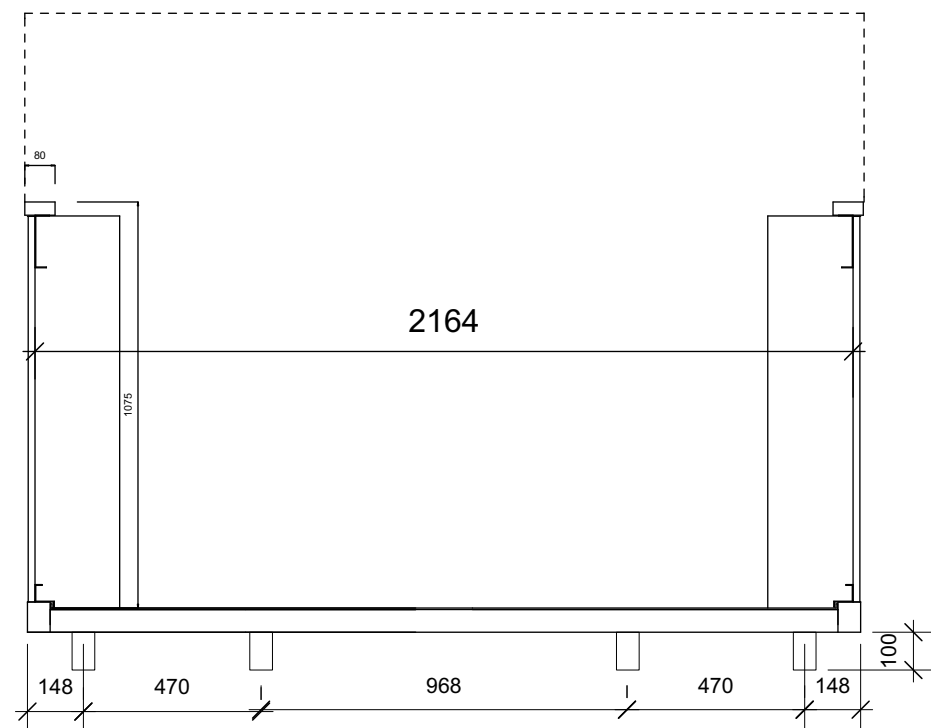

LAYOUT

SECTION

BACK VIEW

FRONT VIEW

IN THE WALLS

- 4 PCS x 230V OUTLETS IN FRONT WALL
- 4 PCS x 230V OUTLETS IN BACK WALL
- 2 PCS x CAT CONNECTOR
- 2 PCS x USB CONNECTOR

ON THE CEILING

- 1 PCS JUNCTION BOX 230V
- 1 PCS CAT CONNECTOR
- 3 PCS LED LIGHTS

WEIGHT 560 KG

TOPBOX 23L

WEIGHT 560 KG

TOPBOX 23L

topbox
ORIGINAL