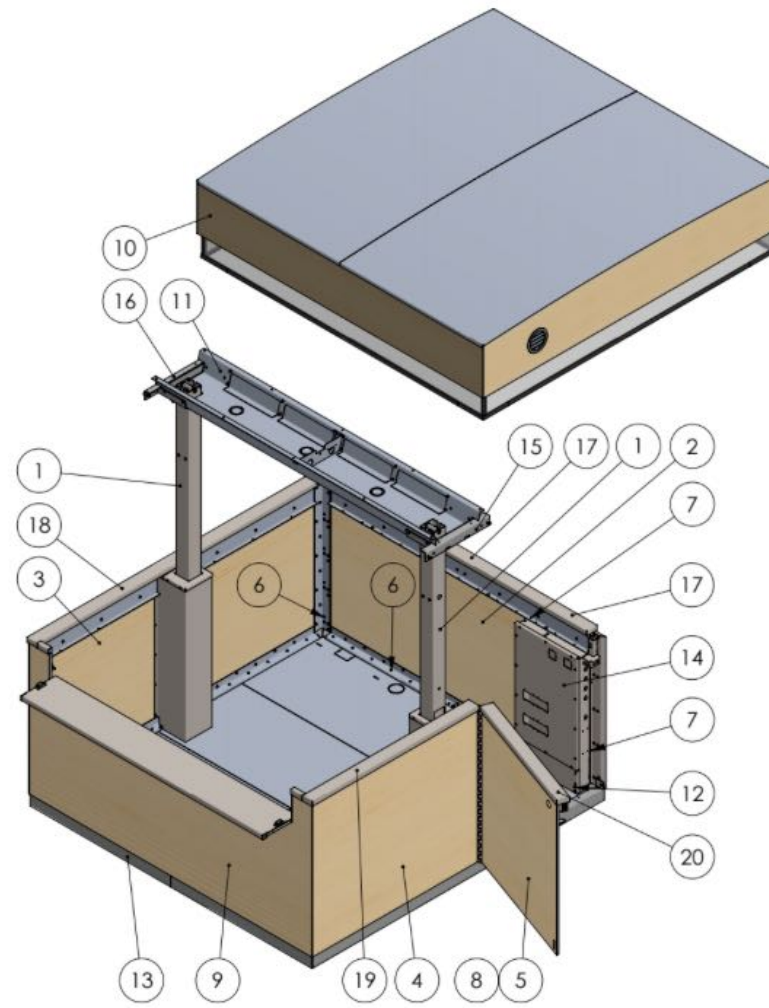

LAYOUT

SECTION

BACK VIEW

FRONT VIEW

IN THE WALLS

- 4 PCS x 230V OUTLETS IN FRONT WALL
- 4 PCS x 230V OUTLETS IN BACK WALL
- 2 PCS x CAT CONNECTOR
- 2 PCS x USB CONNECTOR

ON THE CEILING

- 1 PCS JUNCTION BOX 230V
- 1 PCS CAT CONNECTOR
- 3 PCS LED LIGHTS

WEIGHT 560 KG

TOPBOX 23L

WEIGHT 560 KG

TOPBOX 23L

topbox
ORIGINAL