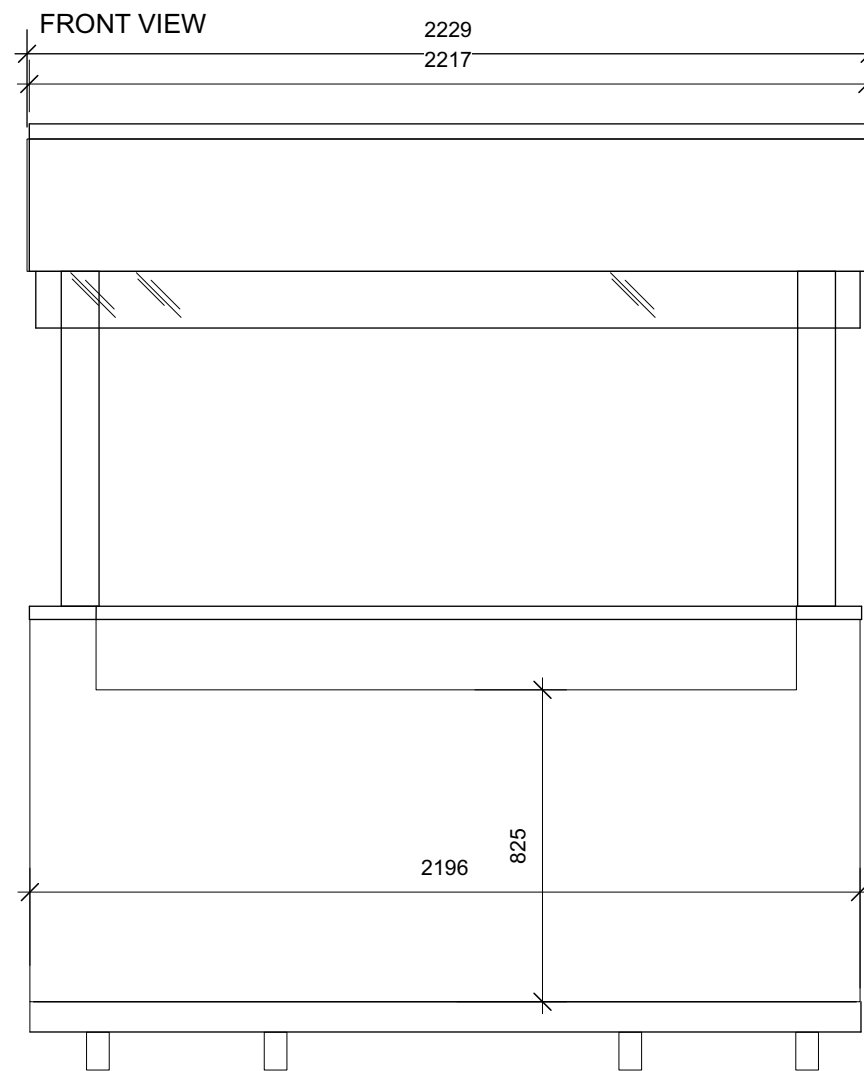

LAYOUT

SECTION

BACK VIEW

FRONT VIEW

IN THE WALLS

- 4 PCS x 230V OUTLETS IN FRONT WALL
- 4 PCS x 230V OUTLETS IN BACK WALL
- 2 PCS x CAT CONNECTOR
- 2 PCS x USB CONNECTOR

ON THE CEILING

- 1 PCS JUNCTION BOX 230V
- 1 PCS CAT CONNECTOR
- 3 PCS LED LIGHTS

WEIGHT 560 KG

TOPBOX 23L

WEIGHT 560 KG

TOPBOX 23L

topbox
ORIGINAL