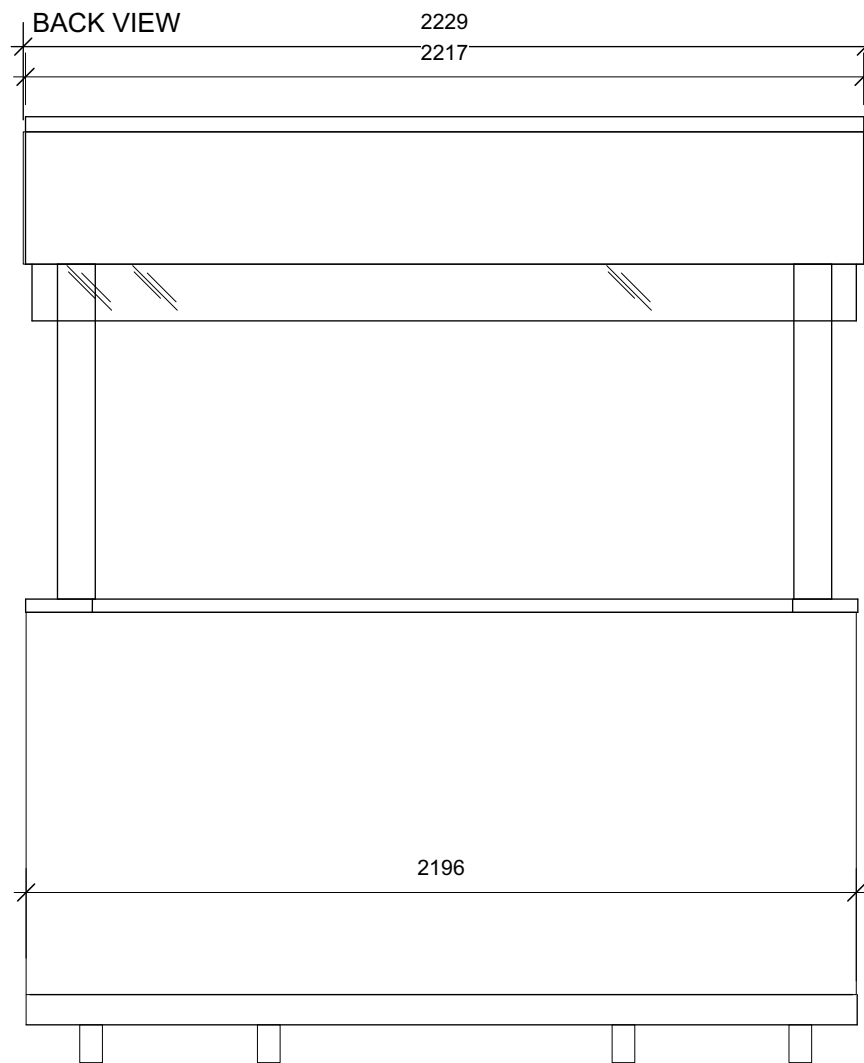

LAYOUT

SECTION

BACK VIEW

FRONT VIEW

IN THE WALLS

- 4 PCS x 230V OUTLETS IN FRONT WALL
- 4 PCS x 230V OUTLETS IN BACK WALL
- 2 PCS x CAT CONNECTOR
- 2 PCS x USB CONNECTOR

ON THE CEILING

- 1 PCS JUNCTION BOX 230V
- 1 PCS CAT CONNECTOR
- 3 PCS LED LIGHTS

WEIGHT 560 KG

TOPBOX 23L

WEIGHT 560 KG

TOPBOX 23L

topbox
ORIGINAL